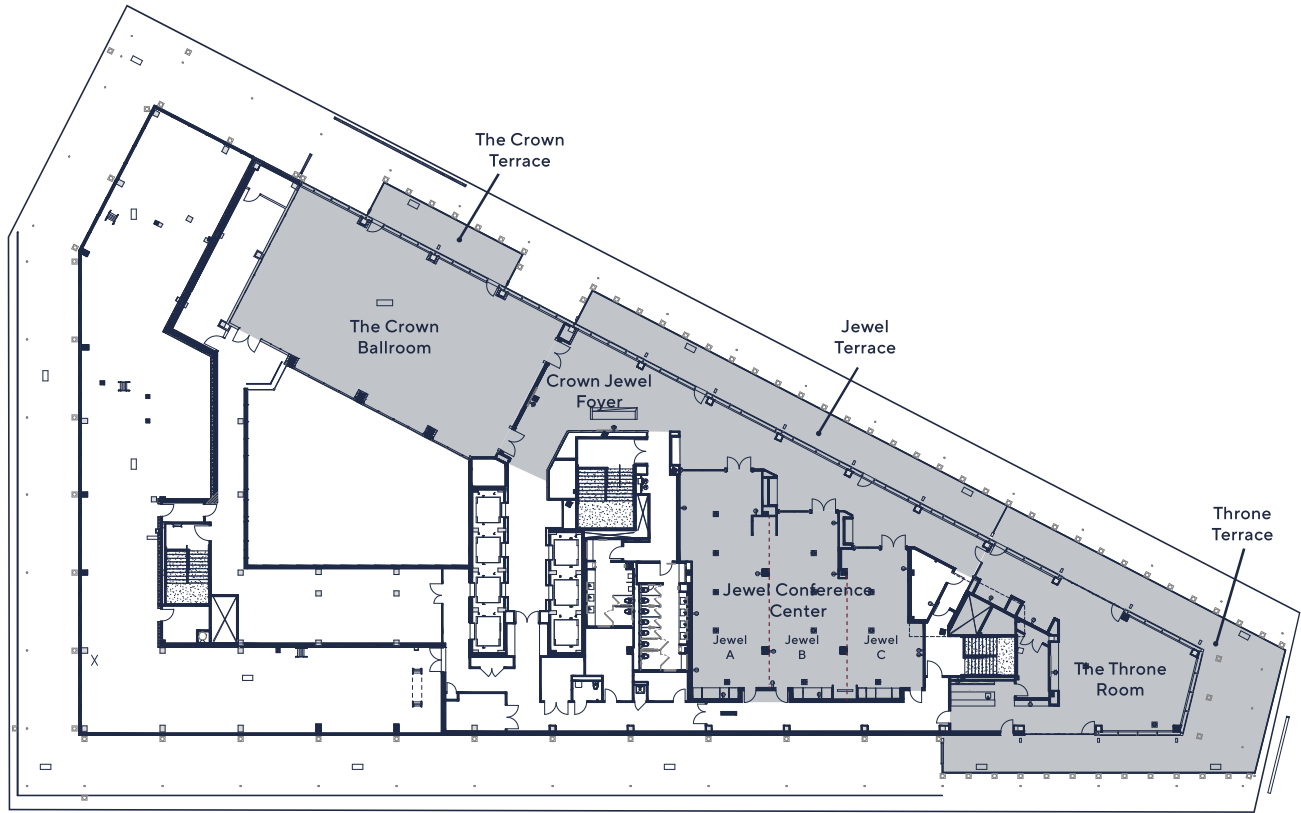

MEETING & EVENT SPACE

THE ROYAL SONESTA WASHINGTON, DC CAPITOL HILL
FIRST FLOOR LOBBY

MEETING & EVENT SPACE

THE ROYAL SONESTA WASHINGTON, DC CAPITOL HILL SECOND FLOOR MEETING ROOMS

MEETING & EVENT SPACE

THE ROYAL SONESTA WASHINGTON, DC CAPITOL HILL
THIRD FLOOR MEETING ROOMS

MEETING & EVENT SPACE

THE ROYAL SONESTA WASHINGTON, DC CAPITOL HILL
ELEVENTH FLOOR - PENTHOUSE MEETING ROOMS

THE CROWN BALLROOM

JEWEL CONFERENCE CENTER

CROWN TERRACE

SONESTA WORK SUITE

The
ROYAL
SONESTA
WASHINGTON, DC
CAPITOL HILL