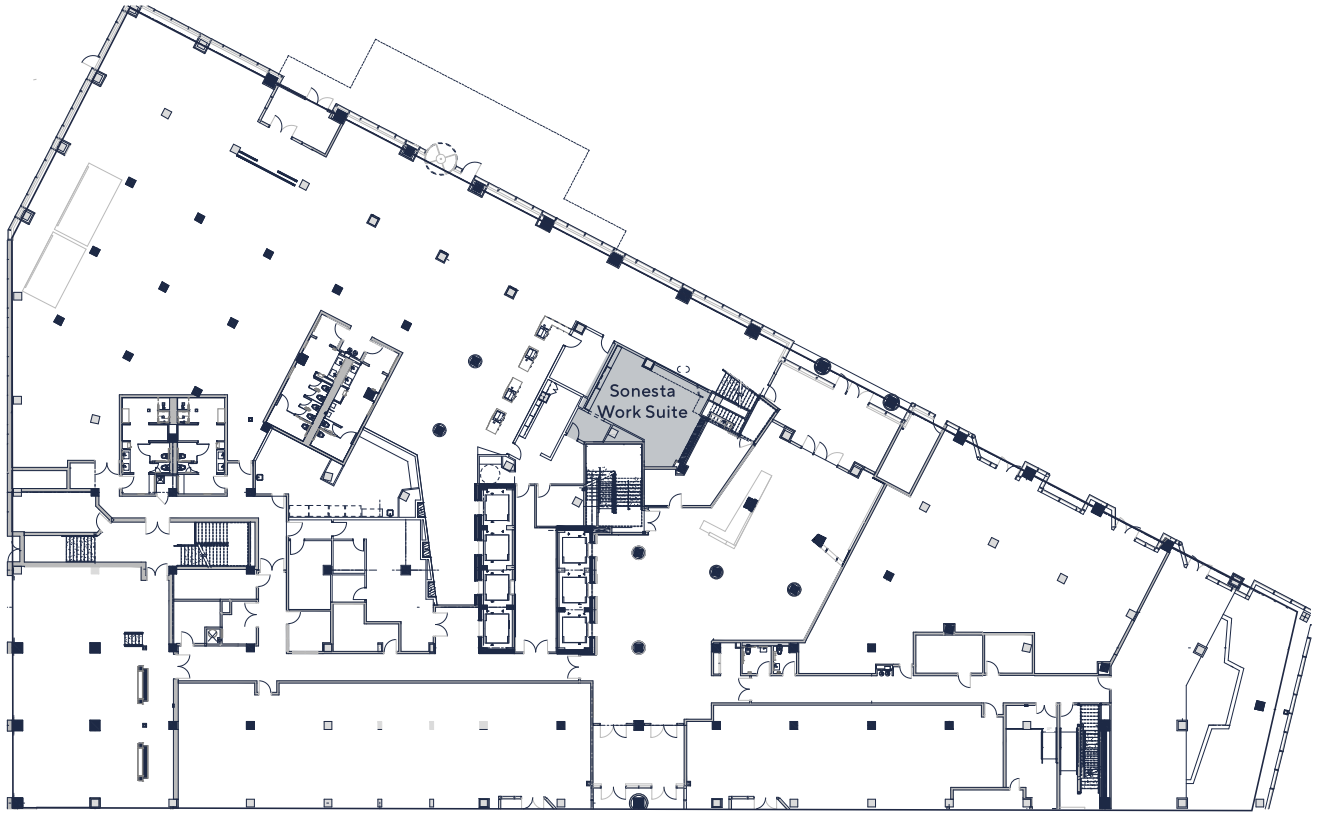

MEETING & EVENT SPACE

THE ROYAL SONESTA WASHINGTON, DC CAPITOL HILL
FIRST FLOOR LOBBY

MEETING & EVENT SPACE

THE ROYAL SONESTA WASHINGTON, DC CAPITOL HILL SECOND FLOOR MEETING ROOMS

MEETING & EVENT SPACE

THE ROYAL SONESTA WASHINGTON, DC CAPITOL HILL
THIRD FLOOR MEETING ROOMS

MEETING & EVENT SPACE

THE ROYAL SONESTA WASHINGTON, DC CAPITOL HILL
ELEVENTH FLOOR - PENTHOUSE MEETING ROOMS

THE CROWN BALLROOM

JEWEL CONFERENCE CENTER

CROWN TERRACE

SONESTA WORK SUITE

The
ROYAL
SONESTA
WASHINGTON, DC
CAPITOL HILL