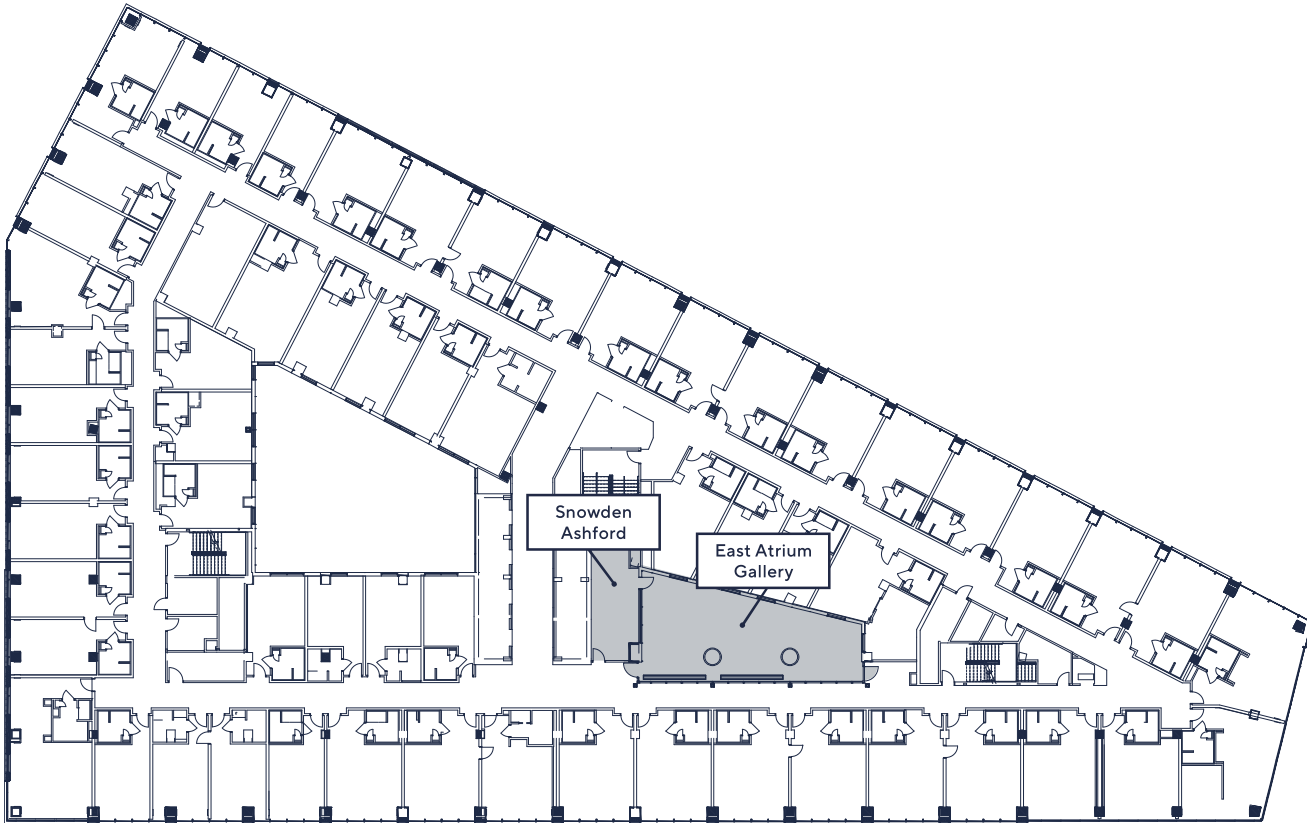

MEETING & EVENT SPACE

THE ROYAL SONESTA WASHINGTON, DC CAPITOL HILL
FIRST FLOOR LOBBY

MEETING & EVENT SPACE

THE ROYAL SONESTA WASHINGTON, DC CAPITOL HILL SECOND FLOOR MEETING ROOMS

MEETING & EVENT SPACE

THE ROYAL SONESTA WASHINGTON, DC CAPITOL HILL
THIRD FLOOR MEETING ROOMS

MEETING & EVENT SPACE

THE ROYAL SONESTA WASHINGTON, DC CAPITOL HILL
ELEVENTH FLOOR - PENTHOUSE MEETING ROOMS

THE CROWN BALLROOM

JEWEL CONFERENCE CENTER

CROWN TERRACE

SONESTA WORK SUITE

The
ROYAL
SONESTA
WASHINGTON, DC
CAPITOL HILL