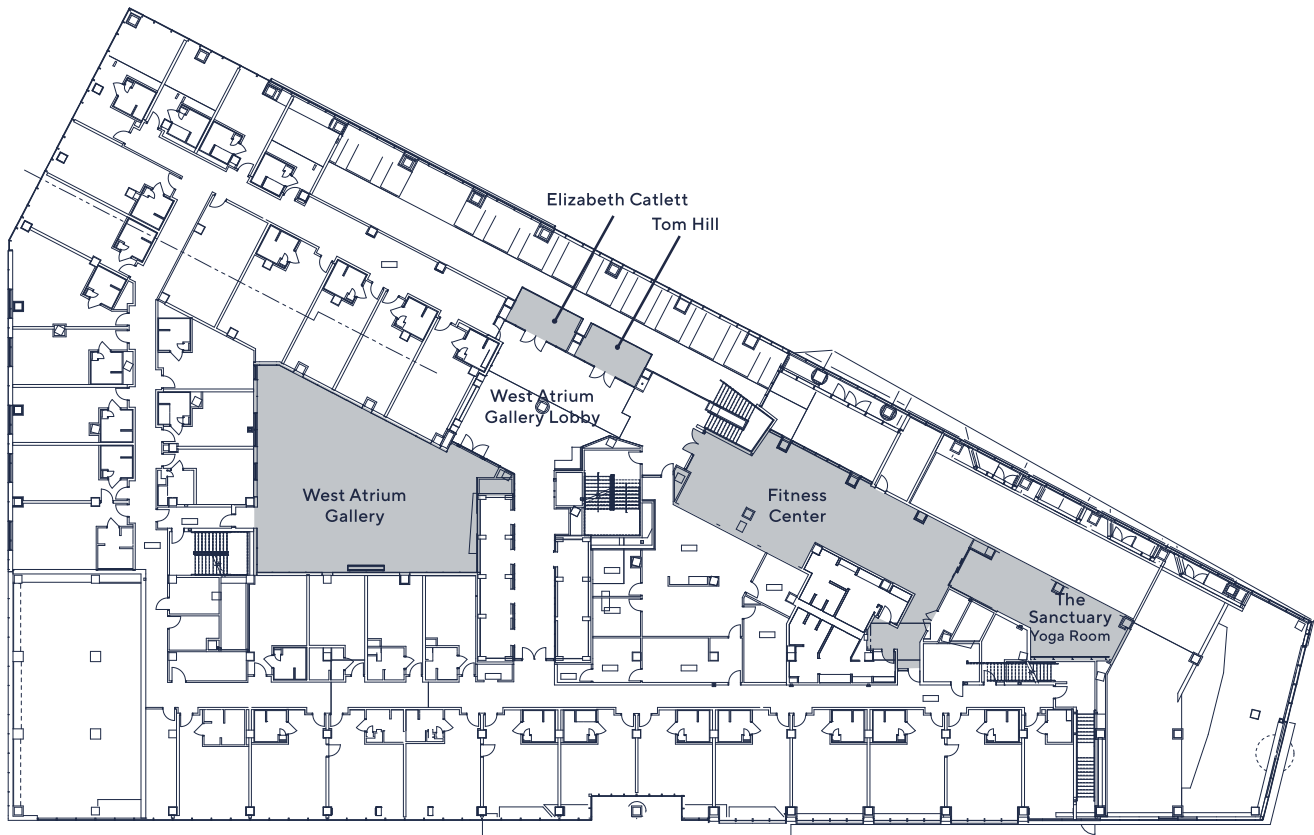

MEETING & EVENT SPACE

THE ROYAL SONESTA WASHINGTON, DC CAPITOL HILL
FIRST FLOOR LOBBY

MEETING & EVENT SPACE

THE ROYAL SONESTA WASHINGTON, DC CAPITOL HILL SECOND FLOOR MEETING ROOMS

MEETING & EVENT SPACE

THE ROYAL SONESTA WASHINGTON, DC CAPITOL HILL
THIRD FLOOR MEETING ROOMS

MEETING & EVENT SPACE

THE ROYAL SONESTA WASHINGTON, DC CAPITOL HILL
ELEVENTH FLOOR - PENTHOUSE MEETING ROOMS

THE CROWN BALLROOM

JEWEL CONFERENCE CENTER

CROWN TERRACE

SONESTA WORK SUITE

The
ROYAL
SONESTA
WASHINGTON, DC
CAPITOL HILL